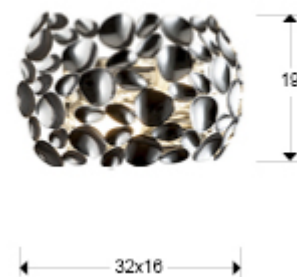

Narisa

266724

Wall lamps

Wall lamp of 2 lights made of chromed metal.

.This item includes 2 E14 LED 7W. DIMABLE

GENERAL INFORMATION

Catalogue: i42 Iluminación
Page: 240
EAN Code: 8435435318871
Type: Wall lamps
Collection: Narisa

SIZES

Sizes: → 32.0 ↓ 19.0 ↗ 16.0 cm
Weight: 1.2 Kg

SIZES WITH PACKAGING

Weight: 1.7 Kg
Volume: 0.0220m³
Sizes: → 36.0 ↓ 23.0 ↗ 26.0 cm

TECHNICAL INFORMATION

Energy class: A+
IP protection: IP 20
Electric class: Class 1
Maximum power: 2x20W
Voltage: 110/220 V
Frequency: 50/60 Hz

ADDITIONAL INFORMATION

Material: Metal
Finish: Chromed
Cable colour: clear